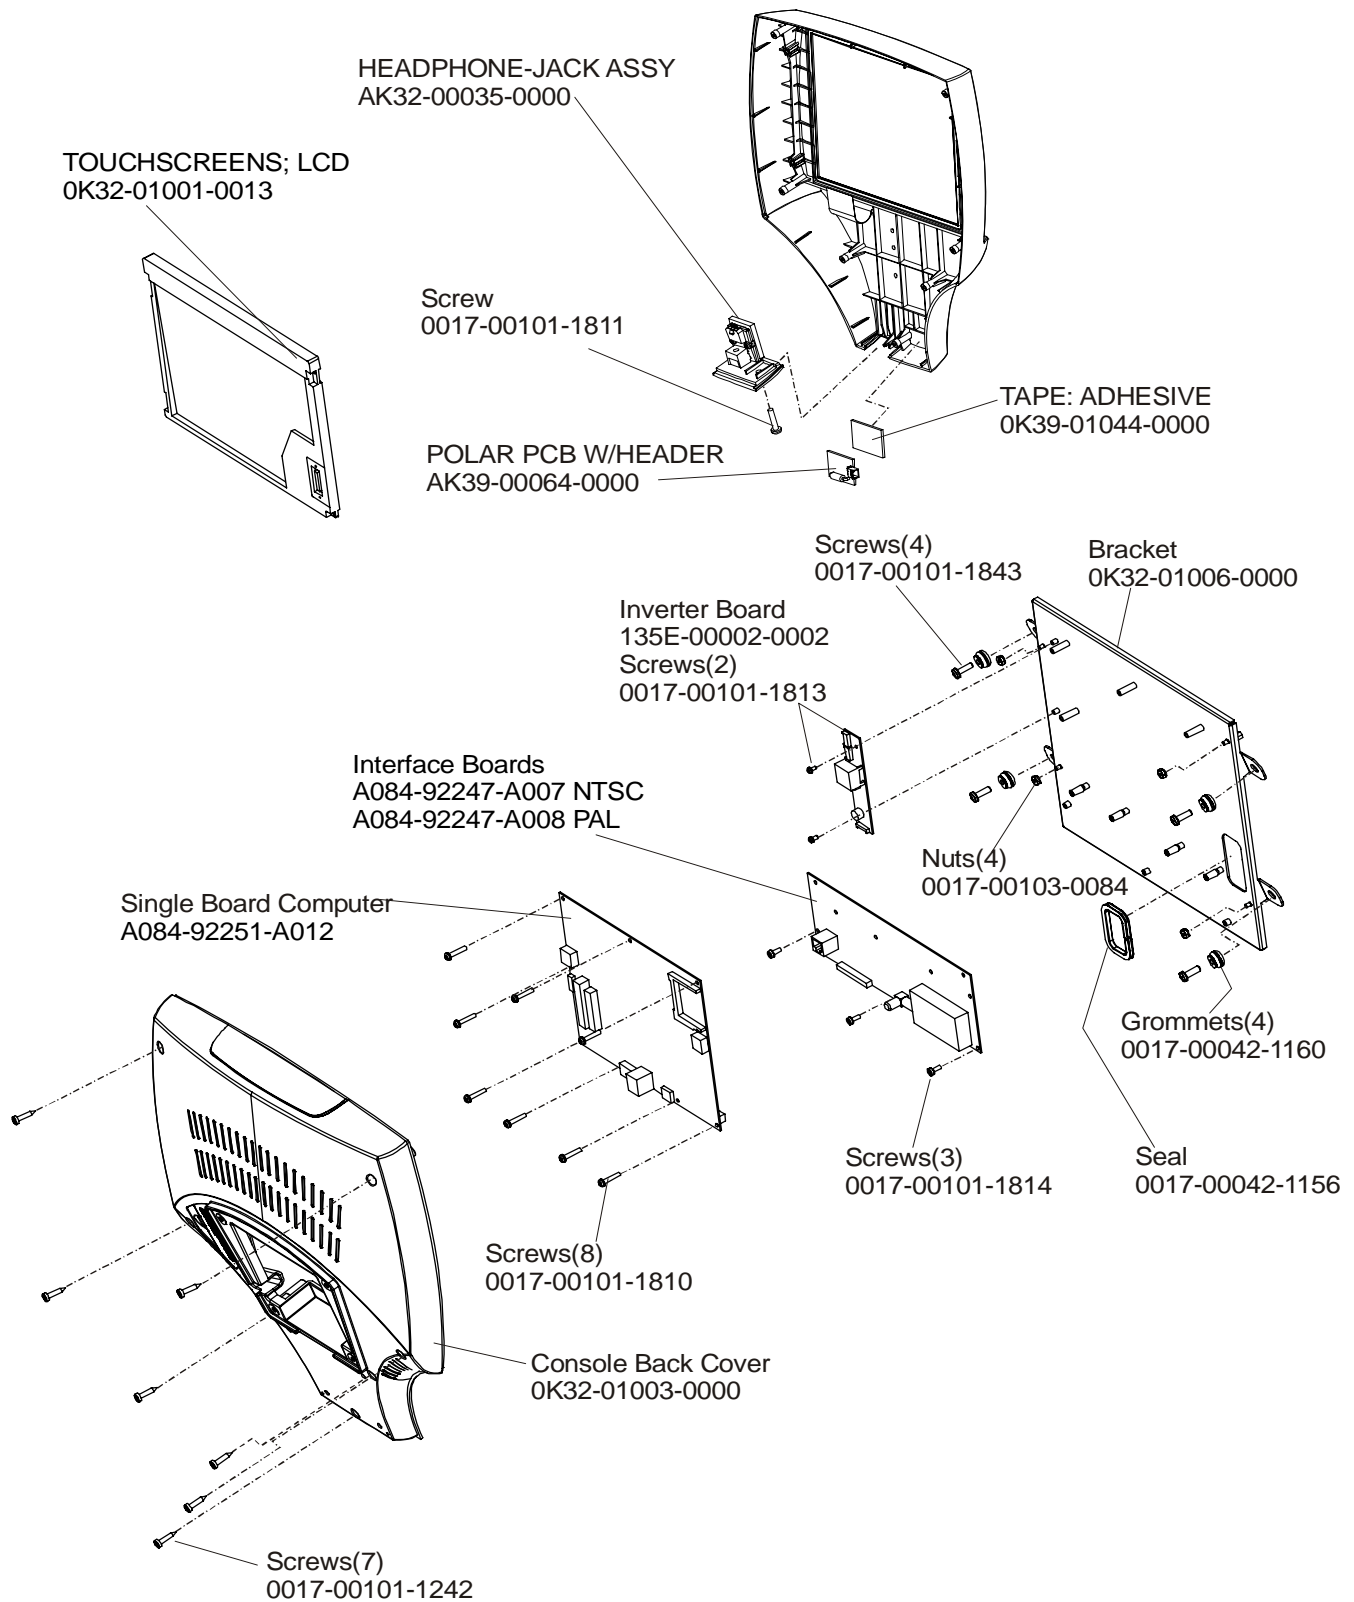

ARCTIC SILVER 95RE

Console and Related Components

95RE-0XXX-04
S/N 100000-UP